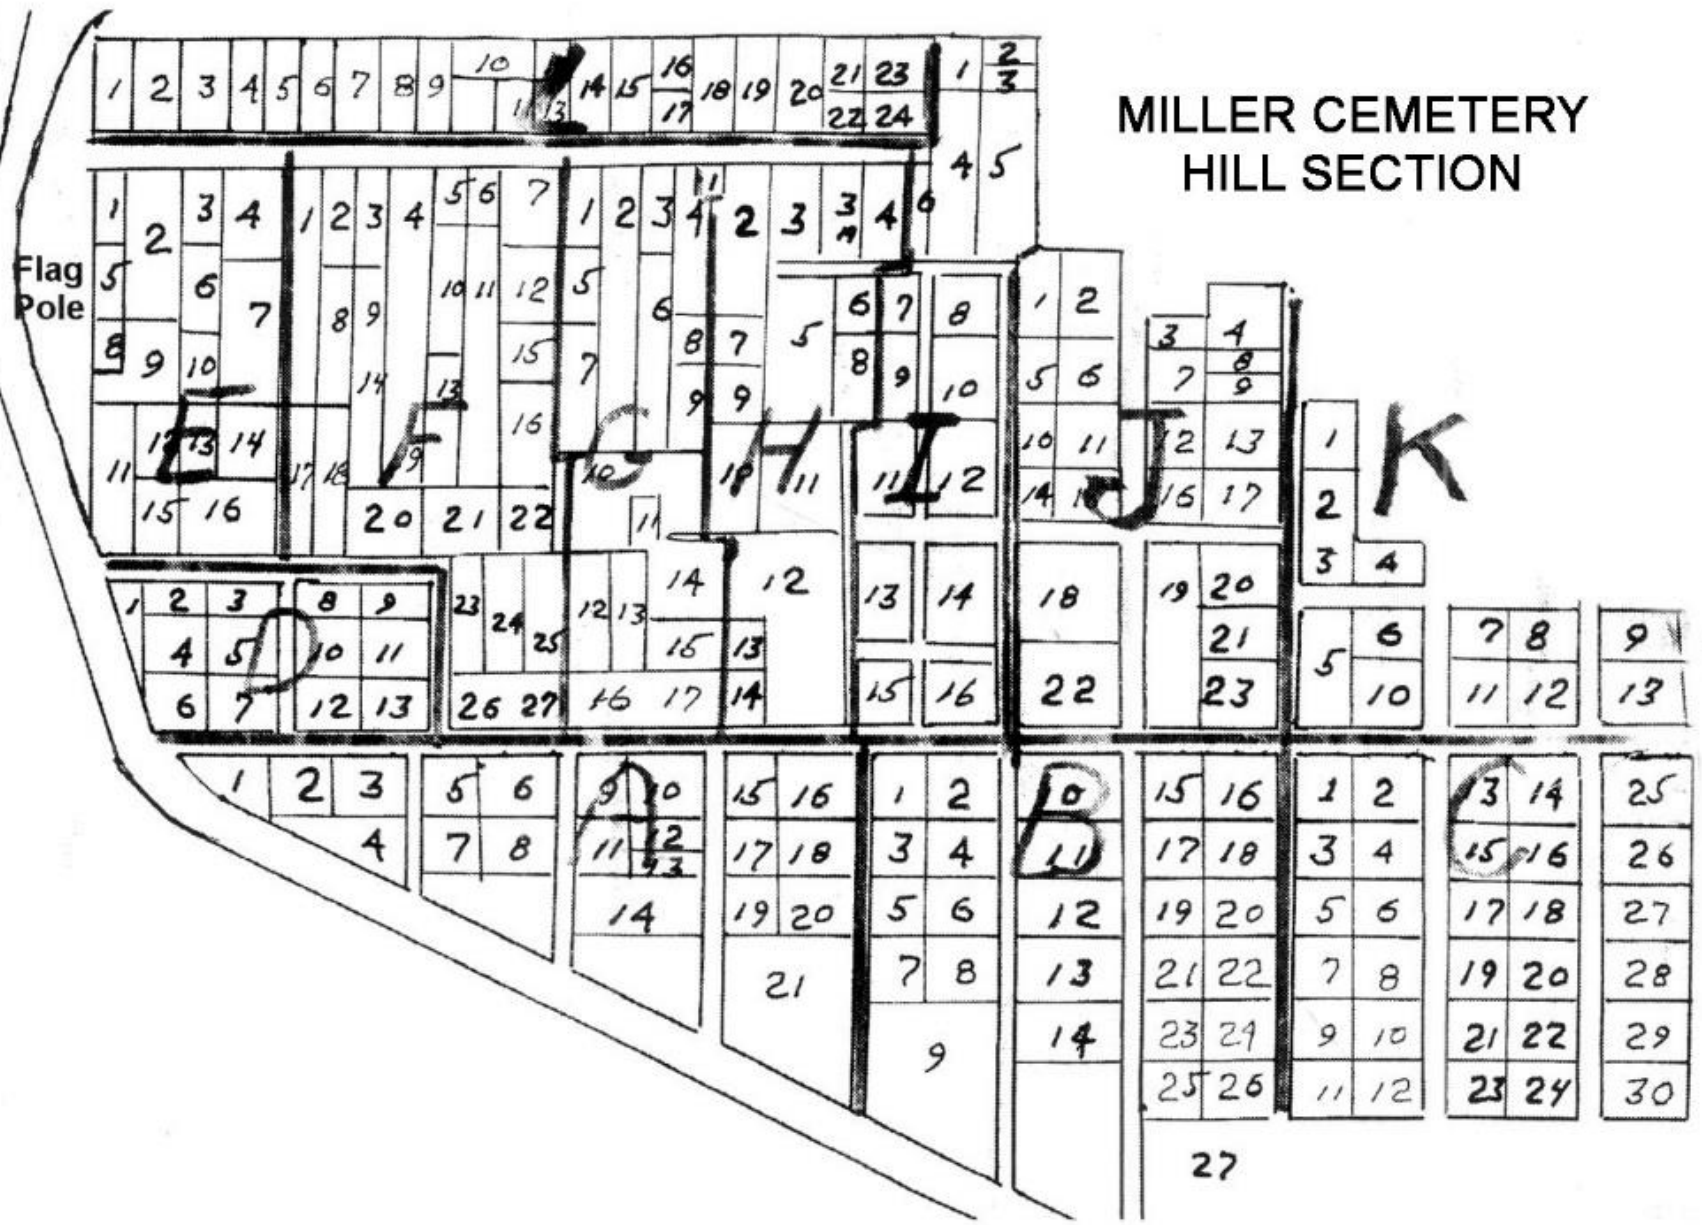

MILLER CEMETERY HILL SECTION

MILLER CEMETERY – CRATE SECTIONS A & B as of 04/15/2022

THIRD ROAD

28	26	24	22	20	18	16	14	12	10	8A	WALLACE ALLEN CHILDREN 8 B	GUERT LER	GUERT LER	GUERT LER	
ROBINSON	ROBINSON	25 B	23	21	19	17	15	13	11	KAUFLIN NICKLOW	NORM MATHIS	5A	BETTIN	FETTUS	MATHIS

A

FIRST ROAD

MILLER CEMETERY – WEST SECTION AS OF 8/13/14

(Dimensions are 8' x 16' unless otherwise specified)

BLOCK E

BLOCK F

BLOCK C

BLOCK D